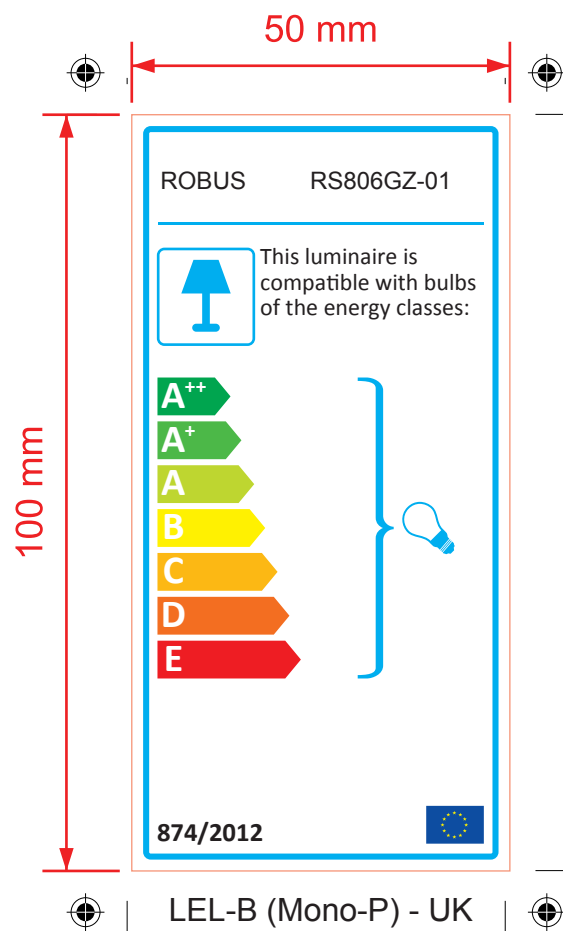

LEL-B (Mono-L) - UK
50mm x 100mm

LEL-B (Mono-P) - UK
100mm x 50mm